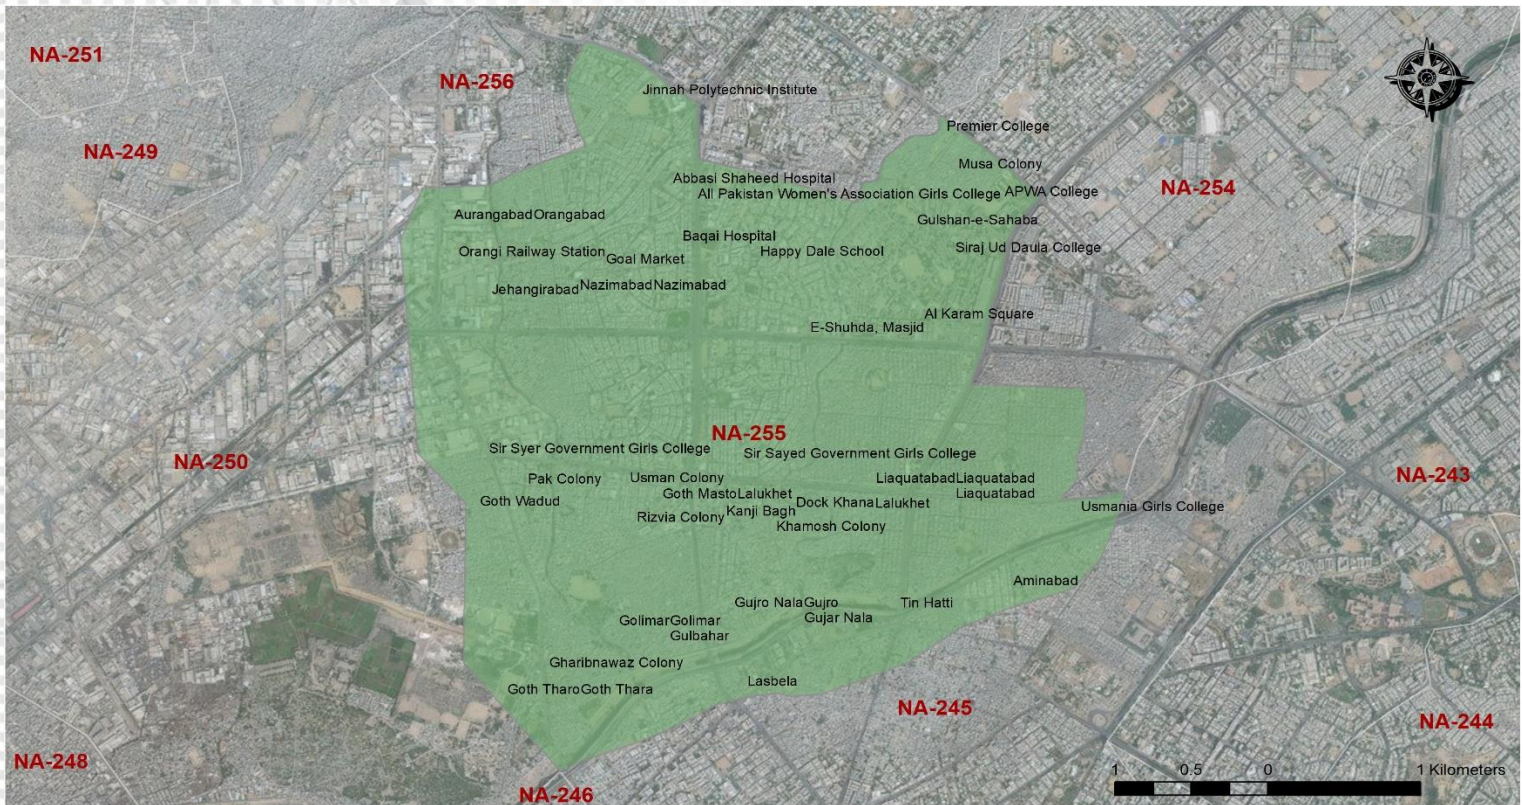

CONSTITUENCY PROFILE

NA-255 KARACHI CENTRAL-III

SINDH

CONSTITUENCY POPULATION

755,412

VOTER STATISTICS

Male **255,753**

Female **204,357**

Total **460,110**

4861 of the total population are registered as voters

POLLING STATIONS

22 Male **22** Female **229** Combined **273** Total

Number of polling stations where registered voters exceed 1,200 **246**

POLLING BOOTHS

821 Male **529** Female **1,066** Total

AVERAGE VOTER AT POLLING STATION **1,685** AVERAGE VOTER AT POLLING BOOTH **432**

LIST OF CONTESTING CANDIDATES

| # | Name | Name of Political Party |
|----|------------------------------|---|
| 1 | Arsalan Khan | Awami National Party |
| 2 | Khalid Maqbool Siddiqui | Muttahidda Qaumi Movement |
| 3 | Zafar Ahmed Siddiqui | Pakistan Peoples Party Parliamentarians |
| 4 | Abdul Samad Sardar | Independent |
| 5 | Ata-Ul Mustafa Jameel Rathor | Pak Sarzameen Party |
| 6 | Faizan Ahmed | Mohajar Qaumi Movement Pakistan |
| 7 | Muhammad Jawed Hanif Khan | Independent |
| 8 | Mohammed Jameel Ahmed Khan | All Pakistan Muslim League |
| 9 | Muhammed Zahid Awan | Pakistan Muslim Alliance |
| 10 | Mohammed Adeel | Tehreek-e-Labaik Pakistan |
| 11 | Mohammed Mustaqeem | Muttahidda Majlis-e-Amal Pakistan |
| 12 | Muhammad Masood Uddin Ayubi | Independent |
| 13 | Muhammed Kamran Khan | Independent |
| 14 | Mehmood Baqi Moulvi | Pakistan Tehreek-e-Insaf |
| 15 | Nasir Uddin Mehmood | Pakistan Muslim League (Nawaz) |